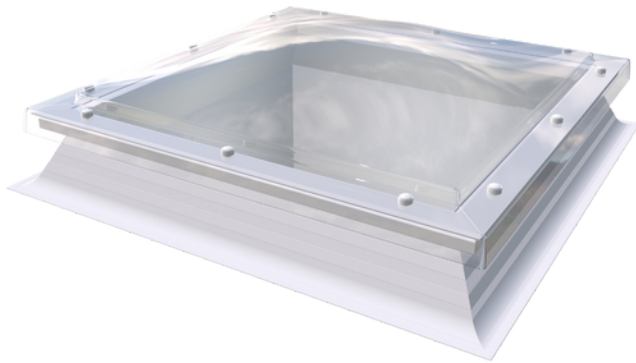

# Dome Skylight

This versatile dome rooflight has been designed for optimal use of natural light and provides stylish, contemporary looks as standard. Dome Rooflight is the ideal choice for flat roofs with options to satisfy every specification and budget.

## Benefits

- Designed to ensure **quick and easy installation**
- Perfect for new build or refurbishment applications
- Available in a wide range of sizes, with most **delivered in 2-3 days from order**
- Large daylight and ventilation area
- Low profile dome for sleek appearance
- Powered opening option has concealed mechanism
- 10 year warranty available
- Manufactured in the UK

## Features

Fixed, manual opening and powered **opening options available**

Lightweight but robust kerbs supplied in two height options

**Secured by Design option available** on non-opening units, for peace of mind