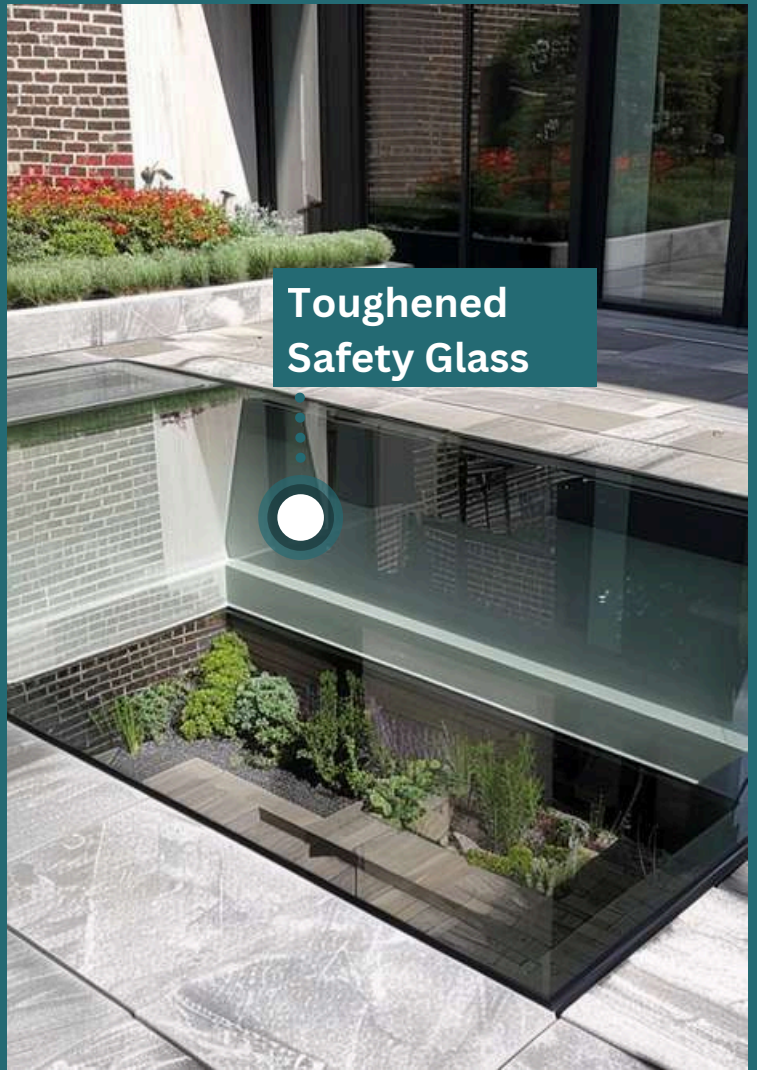

NEED A DIFFERENT SIZE?

Customize your skylight to perfectly fit your space

Custom Size Frameless Walk On Skylight
300 – 3000mm

Walk-On Skylight
300 – 3000mm

Custom Size Framed Walk On Skylight
300-3000mm

**Custom Size Framed
Walk-on Roof Window**
300-3000 mm

Double Glazed Skylight

Toughened Safety Glass

Noise Reduction

Energy Efficiency

PREMIUM MATERIALS USED

Our energy-saving skylights are built for excellent insulation and optimal daylight entry — helping you cut down on electricity use and lower your utility bills.