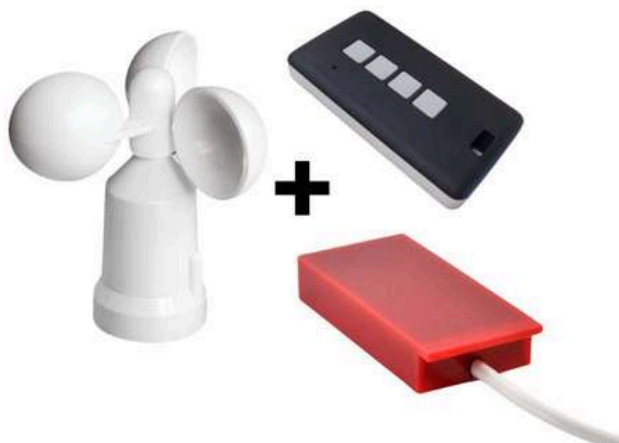

SARIS EXTENSIONS

ELECTRIC OPENING SKYLIGHTS

SIZE	PRICE INCL. VAT	SHOP NOW
600 x 900 mm	£1,683.40	
600 x 1200 mm	£2,117.55	
800 x 800 mm	£1,798.35	
800 x 1200 mm	£2,451.95	
800 x 1500 mm	£2,862.35	
800 x 1800 mm	£3,076.10	
1000 x 1000 mm	£2,633.40	
1000 x 1500 mm	£2,922.20	
1000 x 2000 mm	£3,277.50	
1200 x 1200 mm	£2,956.40	

ADDITIONAL ACCESSORIES

Remote Control, Wind and Rain sensor for Electric Opening Skylight

£422.75

[SHOP NOW](#)

Remote Control and Rain sensor for Electric Opening Skylight

£289.75

[SHOP NOW](#)

Remote Control for Electric Opening Skylight